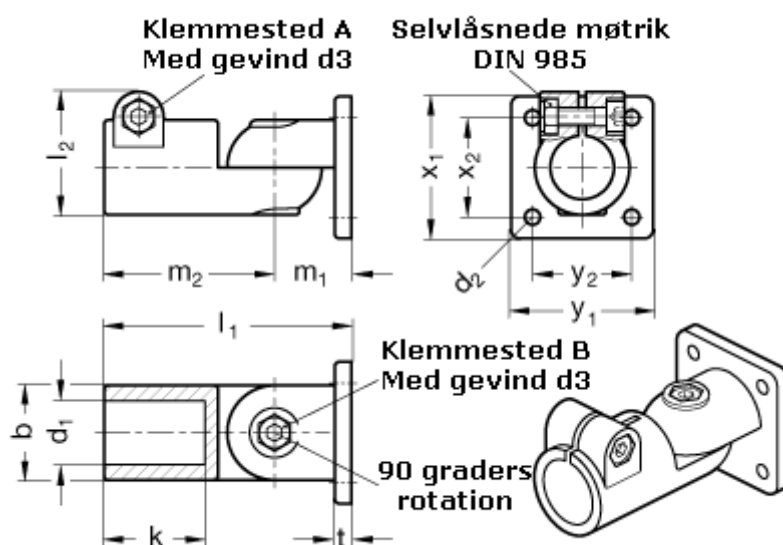

Article number: 20282B48S2SW

Description: E+G Swivel clamp connector joint  
GN 282-B48-S-2-SW

## Measures

b = 65	m2 = 115
d1 = B48	t = 14
d2 = 11.0	x1 = 105
d3 = M10	x2 = 74
k = 74.0	y1 = 105
l1 = 167.0	y2 = 74
l2 = 77.5	
m1 = 52.0	